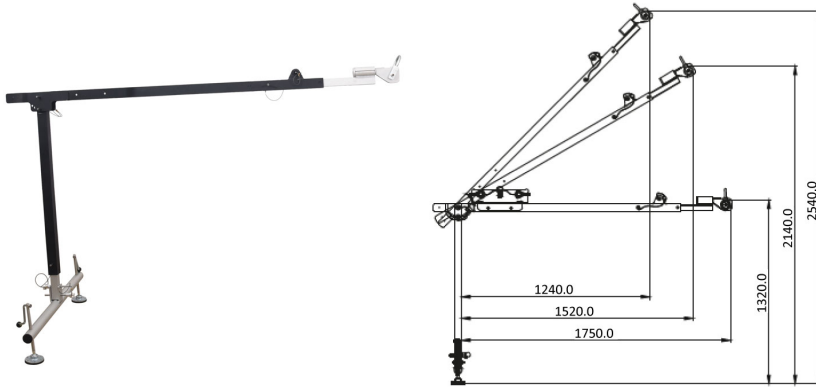

FA 60 106 00 – Easy Safeway Extendable Davit Arm

- 1 person use only.
- Complete with extendable arm.
- **Arm Length:** 1.75 mtr to 2.53 mtr.
- **Base:** 1 mtr.
- **Max Load Capacity:** 500 KG.
- **Resistance:** 12 kN.
- **Minimum Breaking Strength:** 15 kN.
- **Conformity:** BS EN 795 Type B, Machinery Directive, EN 1808.
- **Material:**  ALU